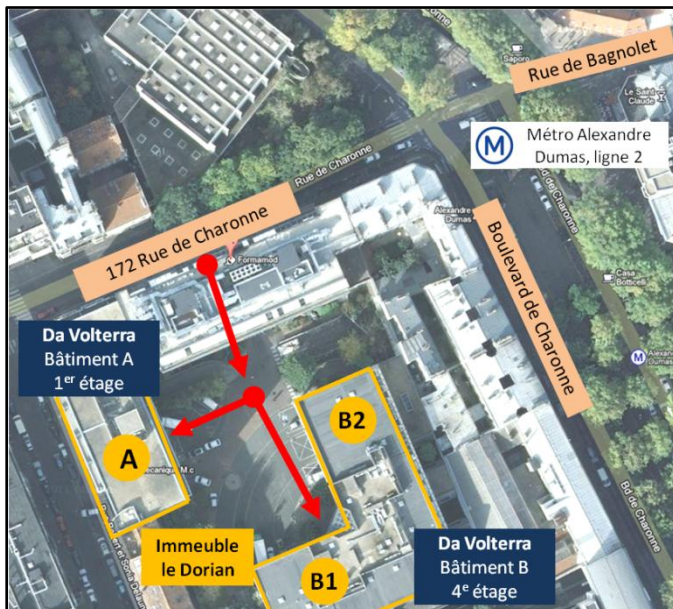

172 rue de Charonne
 Building Le Dorian
 75011 Paris, France
 Tel: +33 (0)1 58 39 32 20

<http://www.davolterra.com>

To reach Da Volterra's offices

- ⇒ **By car:** parking slots are available within the building precinct – call Da Volterra through the entrance intercom to have the car gate opened.
- ⇒ **By subway:** Metro line 2, Station Alexandre Dumas
- ⇒ **By bus:** Bus 76

The offices of Da Volterra are divided between the Building A (1st floor) and Building B (4th floor)

Building A is located on your right as you enter the courtyard of Le Dorian .

Building B is located directly in front of you as you enter the courtyard of Le Dorian. You must take the elevator or the stairway B1 to reach the 4th floor offices.