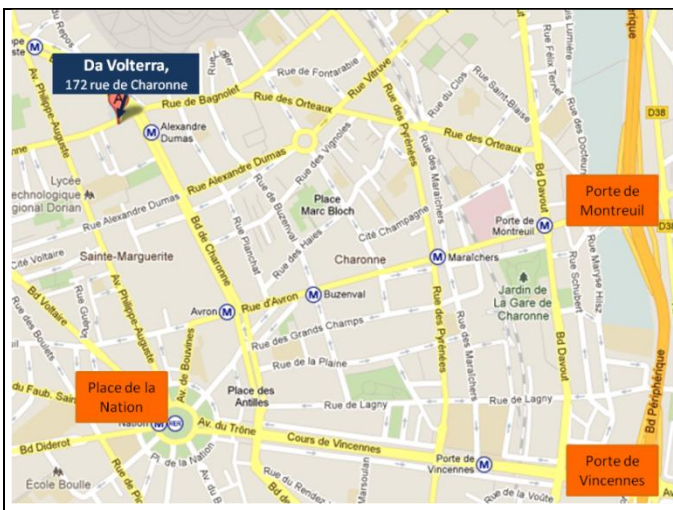

172 rue de Charonne
 Building Le Dorian
 75011 Paris, France
 Tel: +33 (0)1 58 39 32 20

<http://www.davolterra.com>

To reach Da Volterra's offices

- ⇒ **By car:** parking slots are available within the building precinct – call Da Volterra through the entrance intercom to have the car gate opened.
- ⇒ **By subway:** Metro line 2, Station Alexandre Dumas
- ⇒ **By bus:** Bus 76

The offices of Da Volterra are divided between the Building A (1st floor) and Building B (4th floor)

Building A is located on your right as you enter the courtyard of Le Dorian .

Building B is located directly in front of you as you enter the courtyard of Le Dorian. You must take the elevator or the stairway B1 to reach the 4th floor offices.